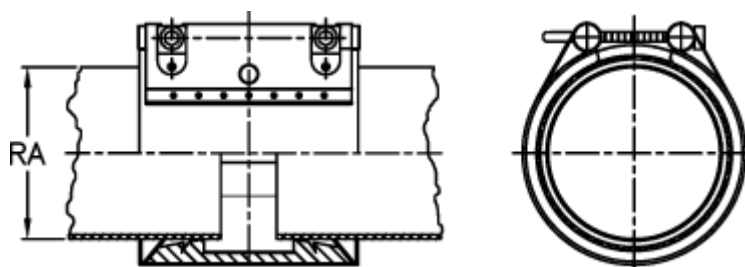

Data Sheet

Article number: 025748400191

Description: Norma Connect pipe coupling
GRIP E W2 Ø=191,0 NBR, 10 bar

Measures

Note = Kontakt os for yderligere informationer.

RA = 191